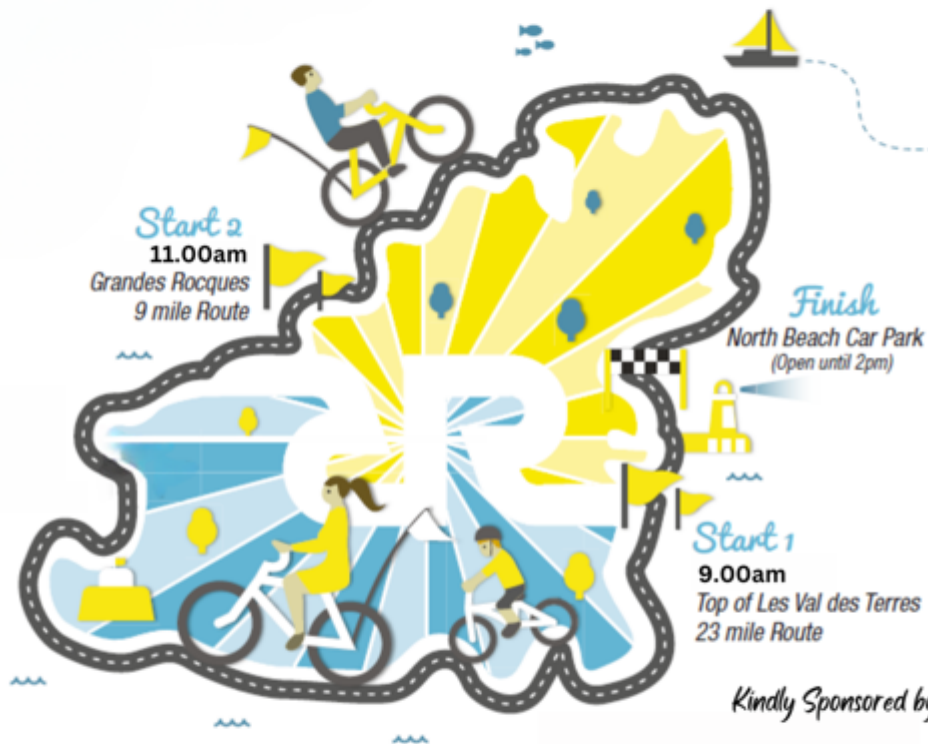

Summer Term Weekly Bulletin 13th May 2024

Date	Time	Event
Monday 13th	10.30am 1.00-2.00pm 1.00-2.50pm 2.00-2.50pm	Y5 & Y6 SHARE lessons Y3 PE: Netball YR PE: Swimming Y1 PE: Invasion Games
Tuesday 14th	12.30-12.55pm 12.30-12.55pm 1.00-2.00pm 1.00-2.00pm 2.00-3.05pm 2.00-2.50pm 2.50-4.00pm	KS2 Chess Club Y3 & Y4 Pokemon Club Y3 PE: Swimming YR PE: Ball Skills Y4 PE: Swimming Y2 PE: Invasion Games KS1 Invasion Games Club
Wednesday 15th	12.30-12.55pm 1.00-2.50pm 1.00-2.00pm 2.00-3.05pm 3.05-4.00pm	KS1 Girls Football Club Y1 PE: Swimming Y4 PE: Tennis Y6 PE: Volleyball KS2 Invasion Games Club (Years 4,5 & 6 only)
Thursday 16th	9.00-11.00am 1030am 12.30-12.55pm 1.00-2.00pm 2.00-3.05pm 2.50-4.00pm	Y6 Du Putron Challenge Y4 Educational Visit to Rocquaine KS2 Girls Football Club Y2 PE: Striking & Fielding Y5 PE: Handball KS1 Art Club
Friday 17th	All Day 1.00-2.00pm 2.00-3.05pm	Non Uniform Day with donations towards Les Bourgs Hospice 30/30 Cycle Challenge Y5 PE: Cricket Y6 PE: Cricket

Rock to Rocque

A Family Cycling Event

Don't forget to wear your helmet!

Sunday 26th May 2024
Full event details and Registration at
www.lesbourgshospice.org.gg